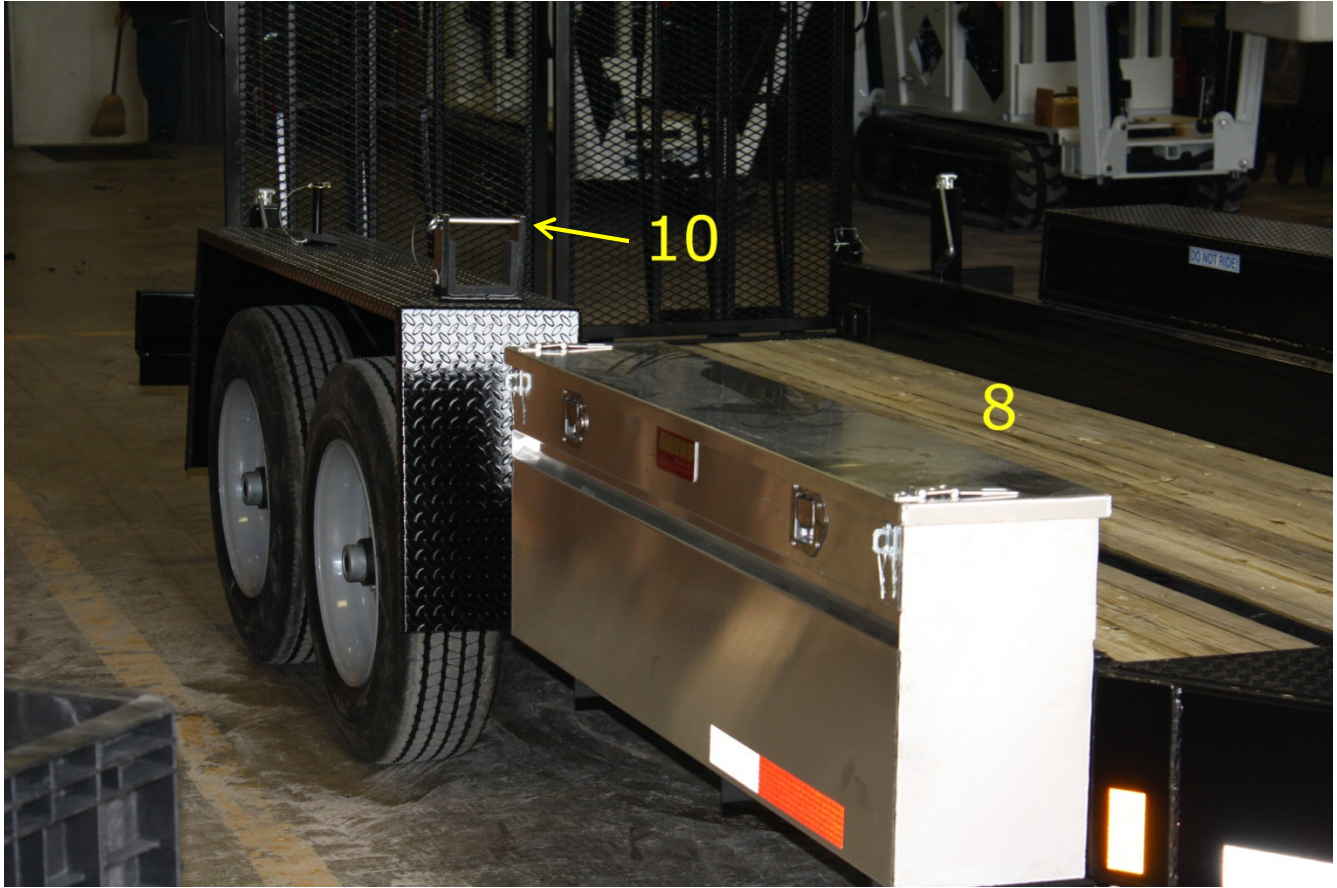

Trailer Side Section

Ref #	Part#:	Description	Qty
8	033105-1052	Tool box	1
10	042505-0913	Jib storage pin	1