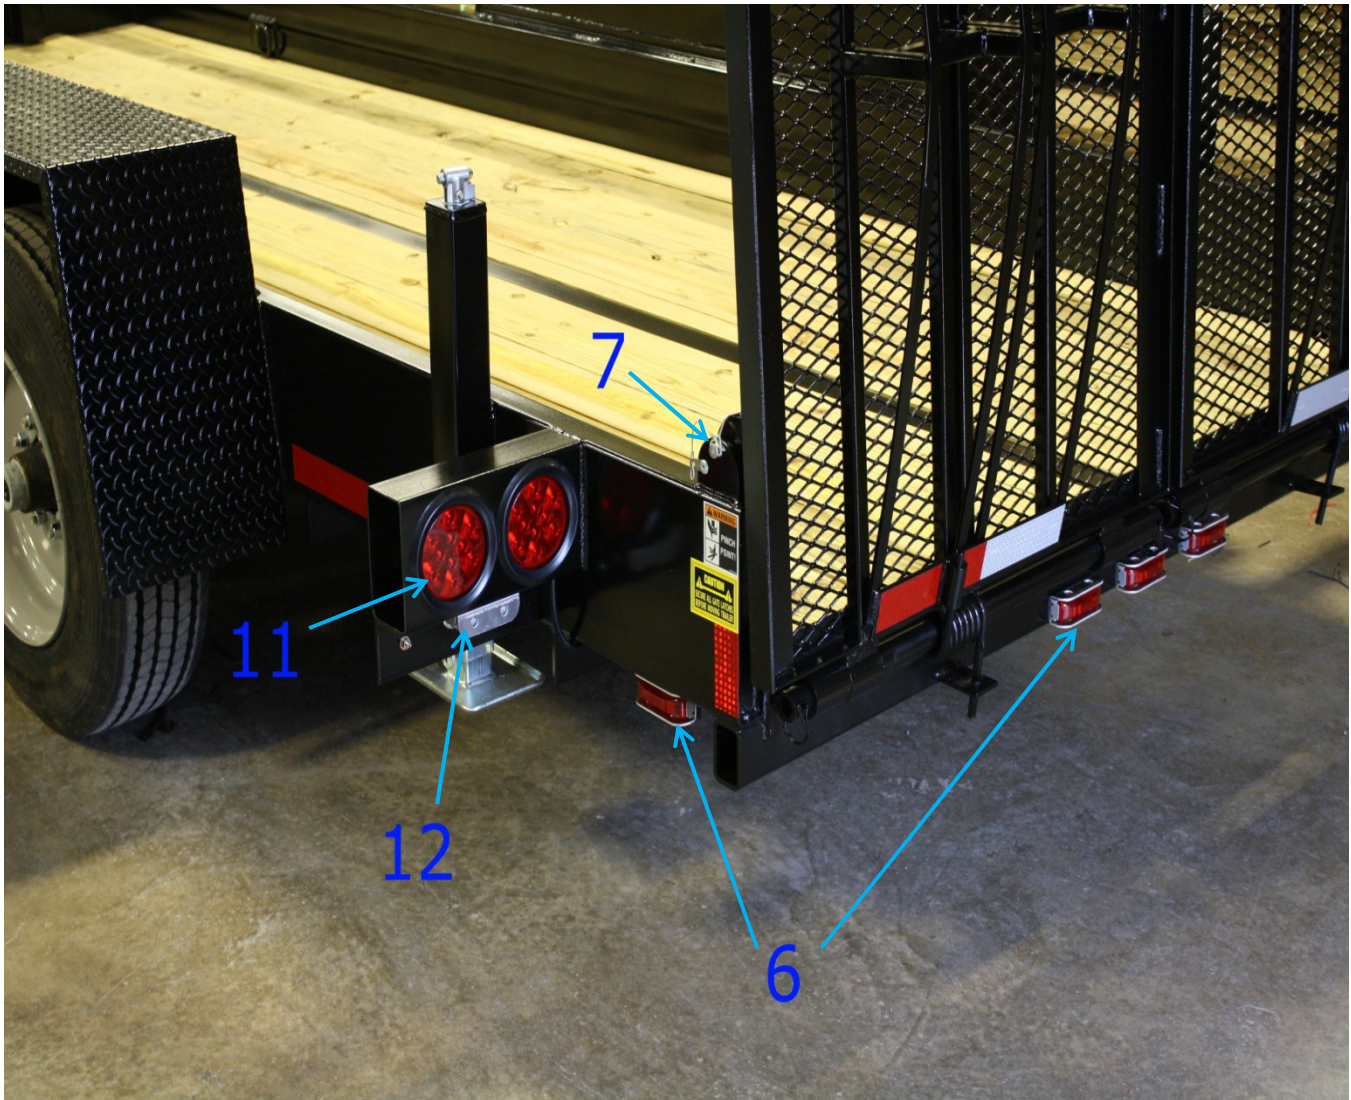

MANUFACTURING, INC.

Part Manual

7500/7600

Low Profile

Transport Trailers

S.D.P. Manufacturing, Inc is continually attempting to make product improvements.
S.D.P. Manufacturing, Inc. reserves the right to make changes or additions to any product without incurring any obligation whatsoever to make such changes or additions to products previously sold. This manual is subject to change without notice!

S.D.P Manufacturing, Inc.
400 Industrial Drive
Dunkirk, IN 47336
Email: sales@sdpmfg.com
Web Site: www.sdpmfg.com

Trailer Back Section

Ref #	Part#:	Description	Qty
6	080305-0418	Red clearance light	5
7	042505-0944	3/8" x 2 1/2" Steel safety pin	2
11	042806-1202	4" LED round red stop, turn and tail light	4
12	080305-0417	License plate light	1

Trailer Nose Section

Ref #	Part#:	Description	Qty
1	102406-8024	Yellow LED running light	2
2	050205-0330	Safety chain	2
3	050205-0335	Adjustable pintle coupler	1
4	101006-0109	Shelby jack dropleg 14.5" travel	3
5	050505-0332	Breakaway kit w/charger	1
9	121109-0952	Spare tire and wheel	1

Trailer Side Section

Ref #	Part#:	Description	Qty
8	033105-1052	Tool box	1
10	042505-0913	Jib storage pin	1

Trailer Decals

Part#:	Description	Qty
072505-0915	Reflective stick-on – Amber	2
082505-0904	Warning pinch point	2
082905-0841	Warning Decal: Secure all gates ...	2
082905-0842	Warning Decal: Safety breakaway	1
082905-1026	Reflective stick-on – Red	2
082905-1027	CAUTION!! DO NOT EXCEED	1
082905-1028	Warning Decal: Check before towing	1
082905-1030	Warning Decal: Check wheel lugs...	2
082905-1031	Specification decal	1
032305-0223	Reflective Tape – Red and White	8
032905-0908	SDP logo decal	2
032905-1250	Do Not Ride!	2