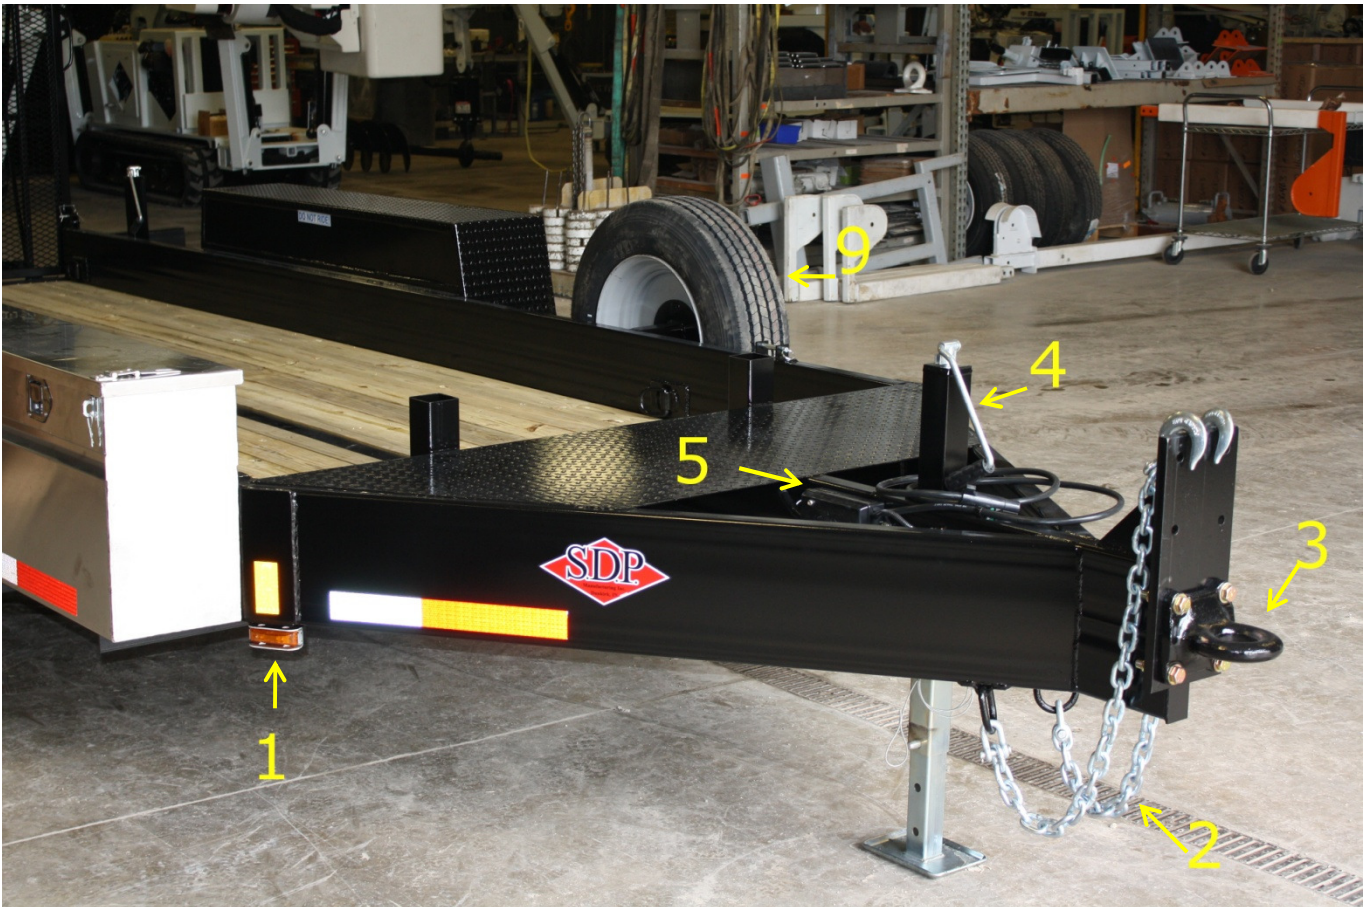

MANUFACTURING, INC.

Part Manual

7500/7600

Low Profile

Transport Trailers

S.D.P. Manufacturing, Inc is continually attempting to make product improvements.
S.D.P. Manufacturing, Inc. reserves the right to make changes or additions to any product without incurring any obligation whatsoever to make such changes or additions to products previously sold. This manual is subject to change without notice!

S.D.P Manufacturing, Inc.
400 Industrial Drive
Dunkirk, IN 47336
Email: sales@sdpmfg.com
Web Site: www.sdpmfg.com

Trailer Back Section

Ref #	Part#:	Description	Qty
6	080305-0418	Red clearance light	5
7	042505-0944	3/8" x 2 1/2" Steel safety pin	2
11	042806-1202	4" LED round red stop, turn and tail light	4
12	080305-0417	License plate light	1

Trailer Nose Section

Ref #	Part#:	Description	Qty
1	102406-8024	Yellow LED running light	2
2	050205-0330	Safety chain	2
3	050205-0335	Adjustable pintle coupler	1
4	101006-0109	Shelby jack dropleg 14.5" travel	3
5	050505-0332	Breakaway kit w/charger	1
9	121109-0952	Spare tire and wheel	1